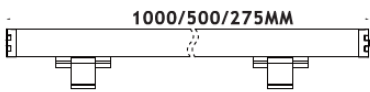

BOCA

DIMENSIONS

Product

Name	BOCA 72x1W IP65 3000K
Reference	SIR6072L
Color	Black
RAL	
Category	WALL WASHER

Light Source

Type	LED
Gross luminous flux	3600
Color temperature	3000K
Chromatic stability	SDCM>3
Color Rendering Index	CRI>80
Power	72x1W
Current	500 mA
Efficacy	50 lm/W
LED lifespan	L70>65,000hrs @ta=50°C(122°F)

OTHER DATA

Sealing	IP65
Dimming	Optional
Impact resistance	IK08
Recess measurements	72*102
Weight	2800 g
Units per package	1
Materials	Aluminium
Diffuser	Tempered flat glass lens

CE ROHS BIS