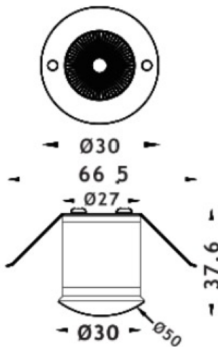

## DIMENSIONS

## LIGHTING FIXTURE | PHOTOMETRIC DATA

Lighting efficiency	88%
Light beam angle	15°/25°/40°/60°

## OTHER DATA

Sealing	IP67
Dimming	Optional
Impact resistance	IK05
Recess measurements	27 x 30 X 37,6 mm
Weight	400 g
Units per package	1
Materials	Die-Cast Aluminium with 316 Stainless steel
Diffuser	Tempered Glass