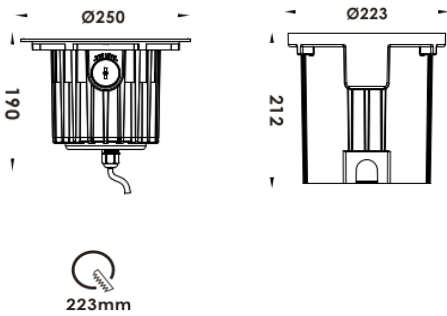

## DIMENSIONS

## OTHER DATA

Sealing	IP67
Dimming	Optional
Impact resistance	IK08
Recess measurements	250 x 223 x 212 mm
Weight	1500 g
Units per package	1
Materials	Aluminium alloy body with 316 Stainless steel
Diffuser	Tempered Glass