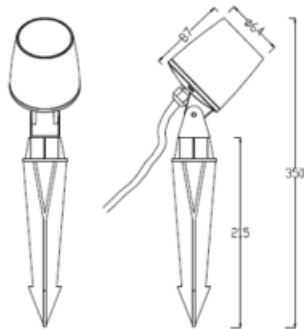

### DIMENSIONS

### LIGHTING FIXTURE | PHOTOMETRIC DATA

Lighting efficiency	85%
Light beam angle	18° 24° 36° 60°

### OTHER DATA

Sealing	IP65
Dimming / Emergency Kits	Optional
Impact resistance	IK05
Recess measurements	Φ64mm/height:350mm
Weight	
Units per package	1
Materials	Die-casting Aluminum housing; Clear tempered glass
Diffuser	