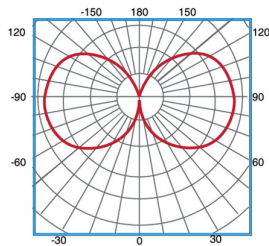

FLOOR LAMP CM

SIROCO LED

S P A I N

DIMENSIONS

OPTICS

CE RoHS ErP CB 

Product

Name	FLOOR LAMP CM 4W
Reference	FLCM43K20
Color	Carrara white
RAL	As per request
Category	Floor lamp

Light Source

Type	4W
Gross luminous flux	400 lm
Color temperature	3000K
Chromatic stability	MacAdam Step 3
Color Rendering Index	CRI>90
Power	4W
Current	100 mA
Efficacy	100 lm/W
LED lifespan	L70 >50.000h

LIGHTING FIXTURE | PHOTOMETRIC DATA

Lighting efficiency	92%
Light beam angle	300°

LIGHTING FIXTURE | ELECTRICAL DATA

Driver	Built-in
Power values of the system	4W
Voltage	220V/240V
Frequency	50/60 Hz
Electrical insulation class	Class I