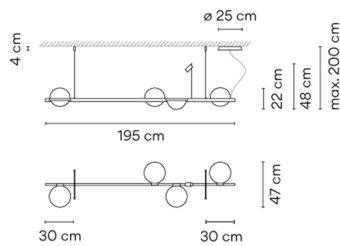

## DIMENSIONS

## LIGHTING FIXTURE | PHOTOMETRIC DATA

Lighting efficiency	70%
Light beam angle	360°

## OTHER DATA

Sealing	IP20
Dimming / Emergency Kits	DALI
Impact resistance	IK03
Recess measurements	1950 X 480 X 470mm
Weight	2100g
Units per package	1
Materials	Aluminum, PMMA
Diffuser	Brown Glass