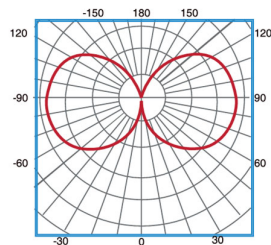

## DIMENSIONS

## OPTICS

## LIGHTING FIXTURE | PHOTOMETRIC DATA

Lighting efficiency	70%
Light beam angle	360°