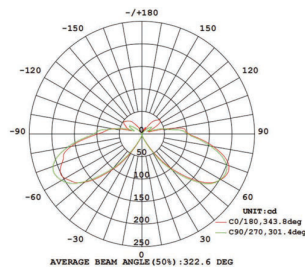

DIMENSIONS

OPTICS

Product

Name	ARBOR 20W IP65 3000K
Reference	ARB403653
Color	Powder coated grey
RAL	
Category	BOLLARD

Light Source

Type	LED
Gross luminous flux	2000lm
Color temperature	3000K
Chromatic stability	MacAdam Step 3
Color Rendering Index	CRI>85
Power	40W
Current	550 mA
Efficacy	110 lm/W
LED lifespan	L80B10 >50.000h

LIGHTING FIXTURE | PHOTOMETRIC DATA

Lighting efficiency	75%
Light beam angle	120°

LIGHTING FIXTURE | ELECTRICAL DATA

Driver	Included – Connected
Power values of the system	20W
Voltage	220V/240V
Frequency	50/60 Hz
Electrical insulation class	Class II

OTHER DATA

Sealing	IP65
Dimming / Emergency Kits	Optional
Impact resistance	IK08
Recess measurements	197 x 202mm
Weight	2800g
Units per package	1
Materials	Die-cast aluminium
Diffuser	Clear anti-UV glass