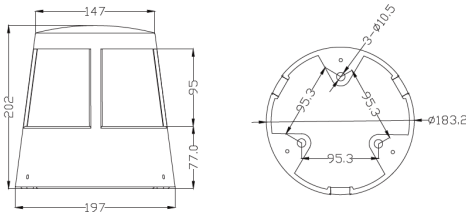

DIMENSIONS

OPTICS

Product

Name	ARBOR 20W IP65 3000K
Reference	ARB403653
Color	Powder coated grey
RAL	
Category	BOLLARD

Light Source

Type	LED
Gross luminous flux	2000lm
Color temperature	3000K
Chromatic stability	MacAdam Step 3
Color Rendering Index	CRI>85
Power	40W
Current	550 mA
Efficacy	110 lm/W
LED lifespan	L80B10 >50.000h

LIGHTING FIXTURE | PHOTOMETRIC DATA

Lighting efficiency	75%
Light beam angle	120°

LIGHTING FIXTURE | ELECTRICAL DATA

Driver	Included – Connected
Power values of the system	20W
Voltage	220V/240V
Frequency	50/60 Hz
Electrical insulation class	Class II

OTHER DATA

Sealing	IP65
Dimming / Emergency Kits	Optional
Impact resistance	IK08
Recess measurements	197 x 202mm
Weight	2800g
Units per package	1
Materials	Die-cast aluminium
Diffuser	Clear anti-UV glass